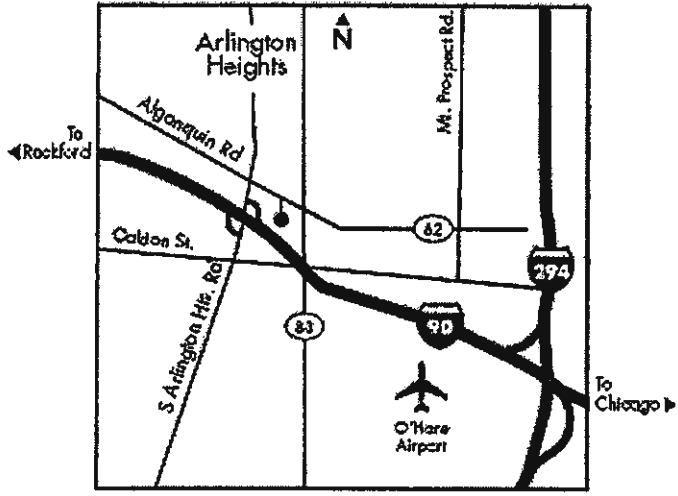

THE CENTER
Resources for Teaching and Learning

2526 S. Clearbrook Dr.
Arlington Hts., IL 60005
224-366-8500

Area Map of the Center