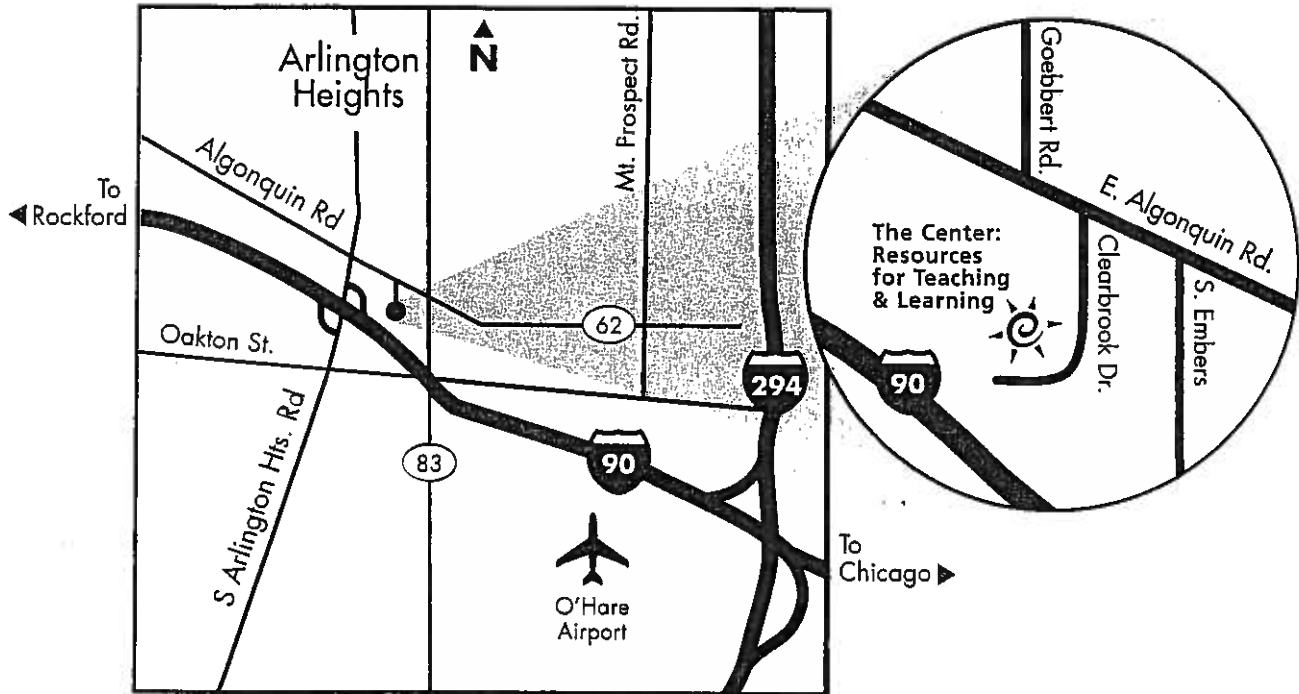

THE CENTER

Resources for Teaching and Learning

2626 S. Clearbrook Dr.
Arlington Hts., IL 60005
(224) 366-8500

From Chicago, IL

1. Take I-90 W. toward O'Hare/Rockford
2. Take Arlington Hts. Rd. exit
3. Turn right onto Arlington Hts. Rd.
4. Turn right onto E. Algonquin Rd.
5. Continue onto E. Algonquin Rd.
6. Turn right onto S. Clearbrook Dr.
7. Continue around curve –
  The Center will be on your right.

From Rockford, IL

1. Take I-90 E. toward Chicago
2. Take Arlington Hts. Rd. exit
3. Turn left onto Arlington Hts. Rd.
4. Turn right onto E. Algonquin Rd.
5. Continue onto E. Algonquin Rd.
6. Turn right onto S. Clearbrook Dr.
7. Continue around curve –
  The Center will be on your right.

From the South

1. Take I-55 North
2. Exit 269 toward I-355 North/West Suburbs
3. Merge onto I-355 North toward West Suburbs (portions toll)
4. I-355 to 53 North
5. Exit 53 North at Algonquin Road
6. Go east on Algonquin Road
7. Right on Clearbrook Drive

From I-294

1. Exit I-90 W. toward Rockford
2. Take Arlington Hts. Rd. exit
3. Turn right onto Arlington Hts. Rd.
4. Turn right onto E. Algonquin Rd.
5. Continue onto E. Algonquin Rd.
6. Turn right onto S. Clearbrook Dr.
7. Continue around curve –
  The Center will be on your right.

PACE Bus Information

There is a PACE bus available Monday through Saturday from the Rosemont CTA Train Station to the Center. The #606 bus travels via I-90 to Route 83 (Elmhurst Road) and continues to Algonquin Road. Exit the bus across from Clearbrook Drive before Goebbert Road. (This bus goes on to Woodfield.) The schedule is very convenient. Monday through Friday, the bus leaves every 10 minutes during rush hour in the morning and in the evening. On Saturday, the bus is available every 30-40 minutes.